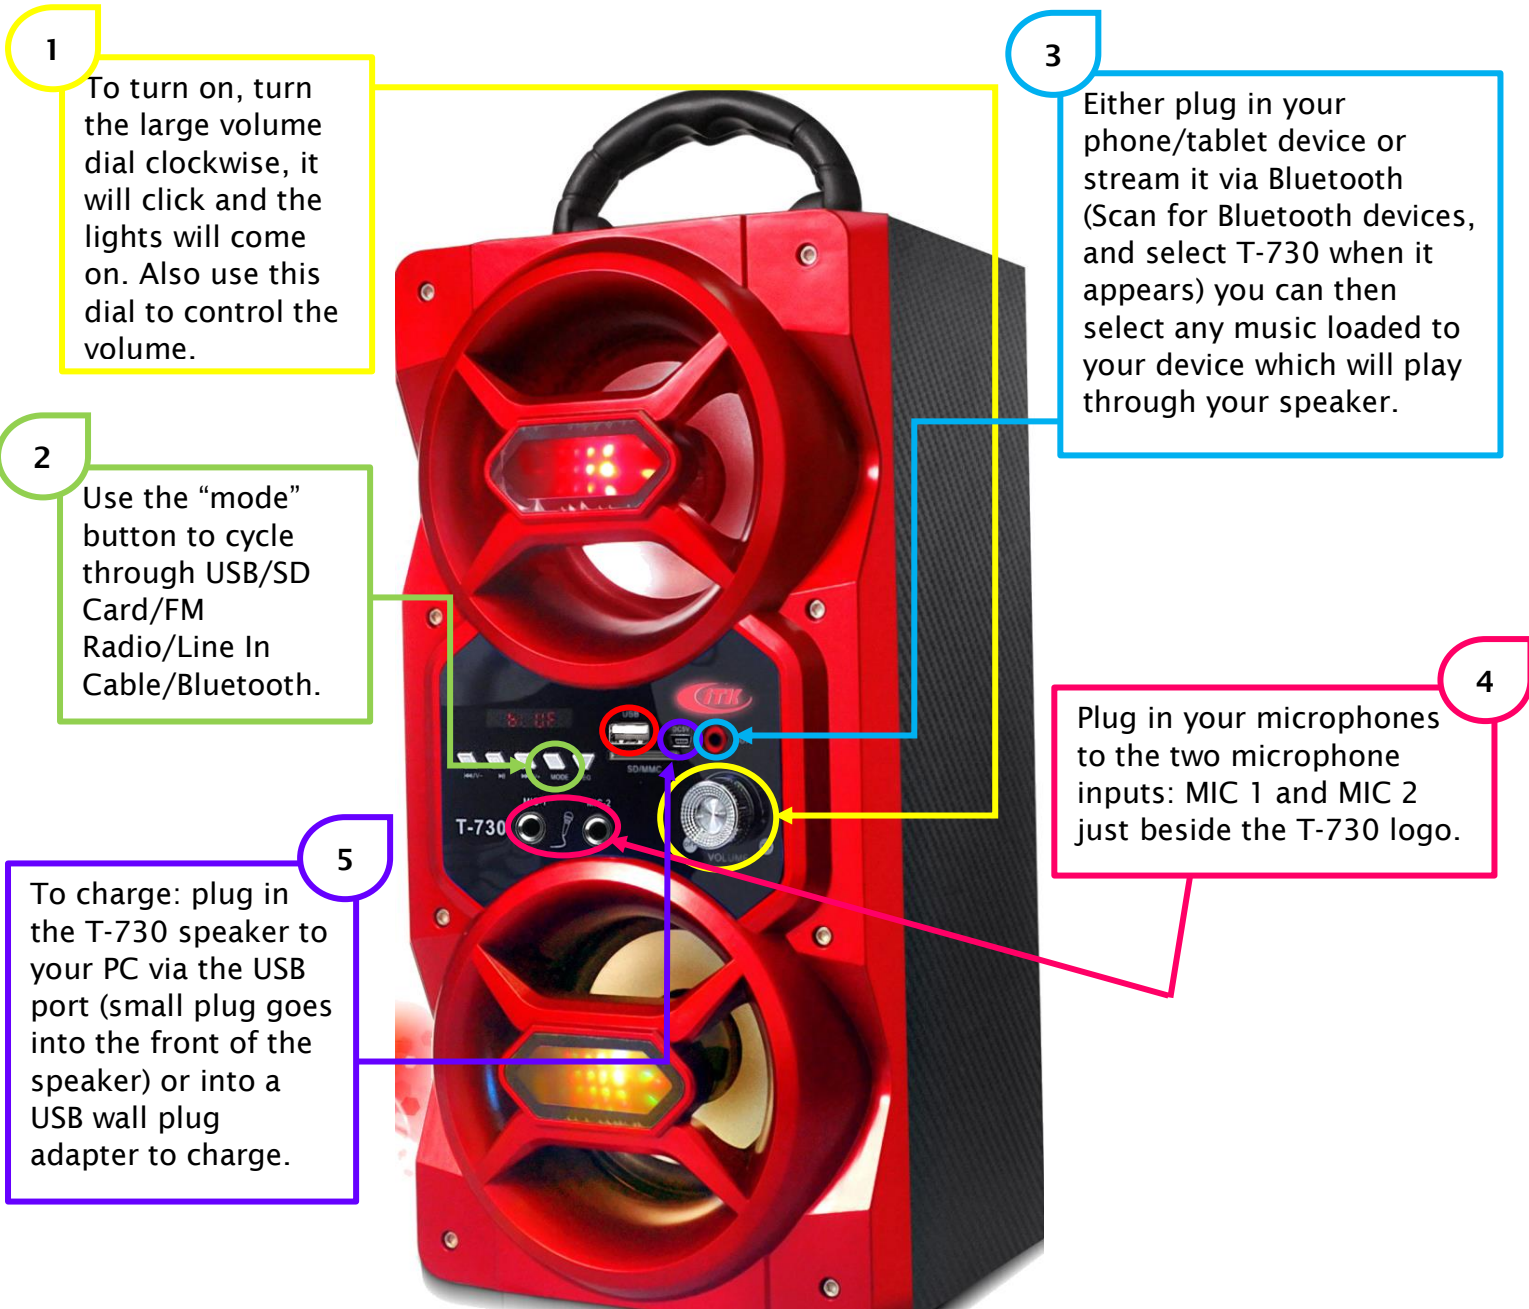

T-730 Kids Sing-Along Machine - User Guide

We hope you enjoy your Kids Sing-Along Machine

Handy Hint:

Best way to use, turn the volume on the T-730 Kids Speaker up to maximum (all the way clockwise) and then use your phone/tablet volume controls to control how high/low you want the overall volume to be.